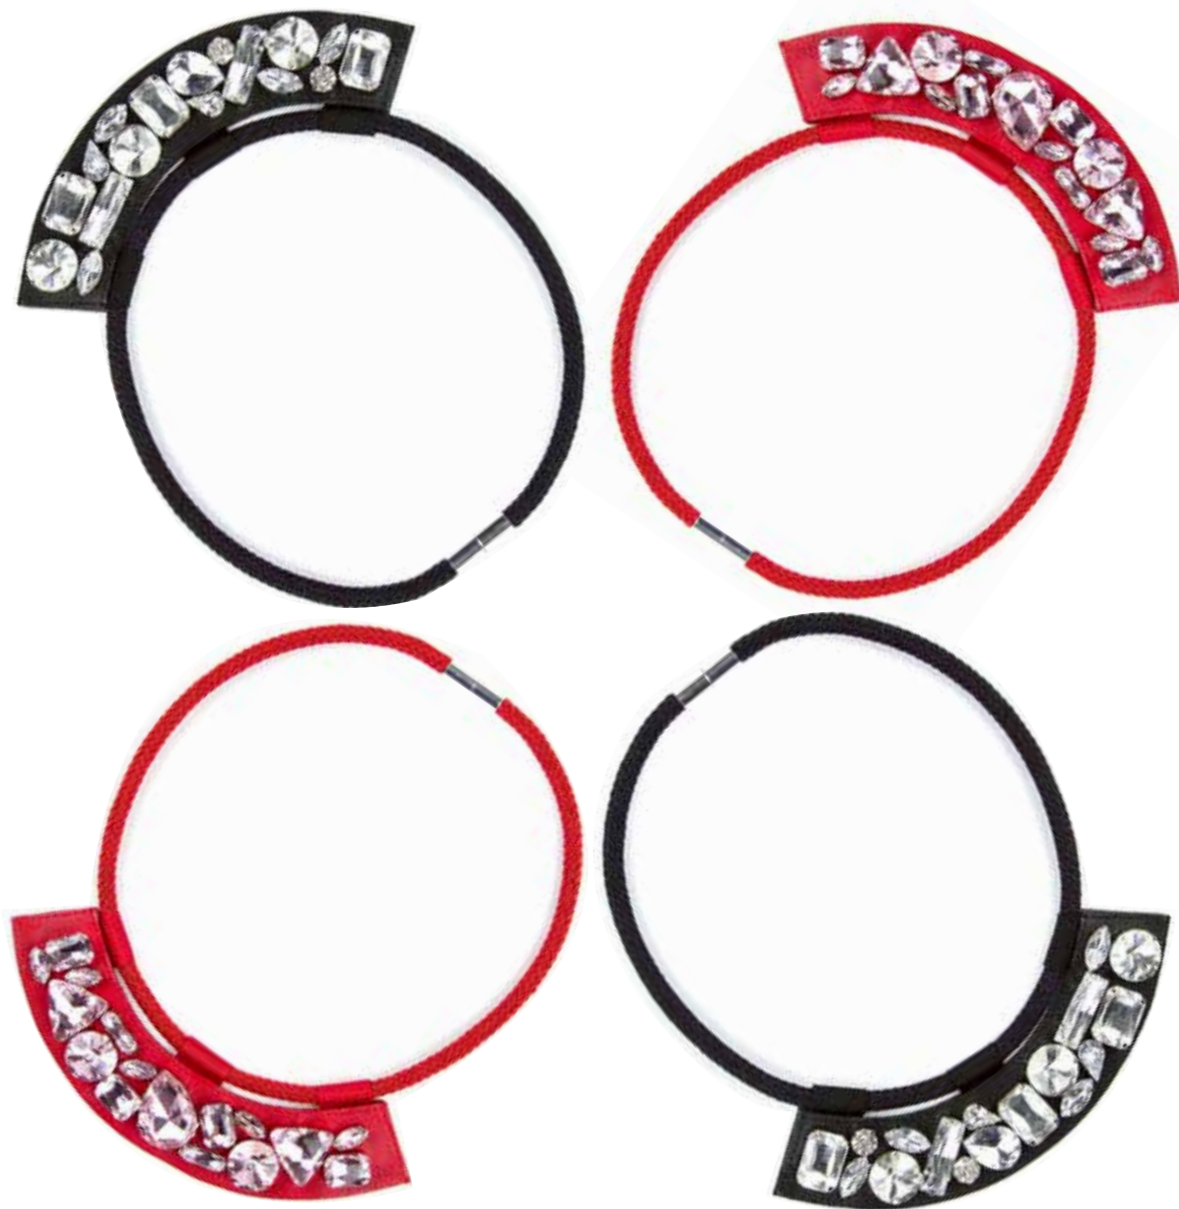

DARK ★ HORSE

O ★ R ★ N ★ A ★ M ★ E ★ N ★ T

JEWELLERY AND ACCESSORIES 2016/2017

CARNIVALE
Applique leather collar and wristband.

CARNIVALE

Leather, crystal, gold vermeil and glass statement earrings.

SHOWTIME
Leather and glitter layered cuffs.

CARNIVALE
Leather and crystal jewelled necklaces.

CIRQUE

Applique leather and glitter gauntlets.

DELUXE

Leather and brass chunky tassel pendants.

SHOWTIME
Glitter star embellished clutch bags.

DELUXE

Nappa leather and gold vermeil chokers.